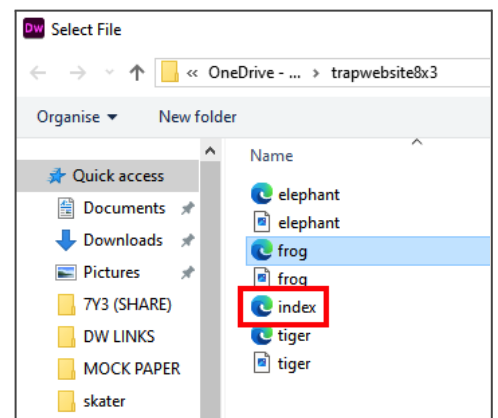

7. As you add links, they should change colour and the name of the link should show in the "Enter link" box