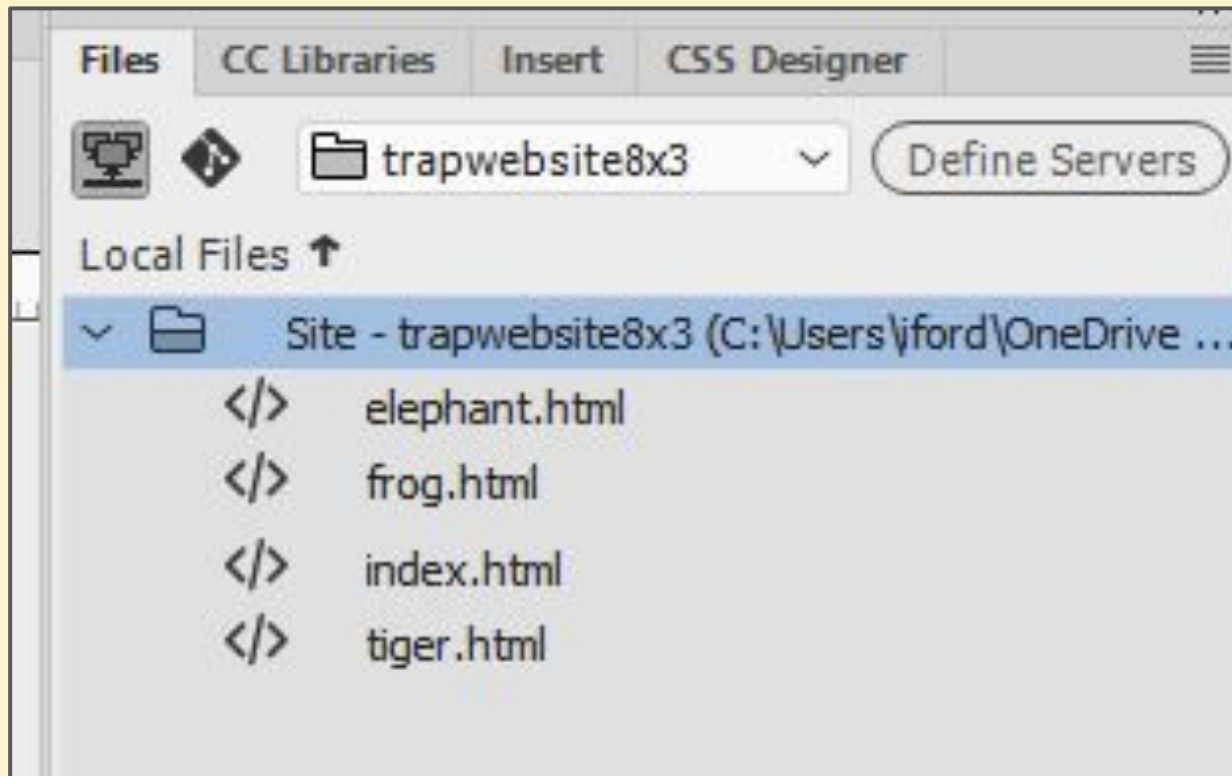

# From page to site

**3** Rename the copied files - right click and find **rename**

**IMPORTANT: no capital letters, spaces or punctuation!!!**

# From page to site

- 4 Check in **Dreamweaver**. The pages should appear at the **top right**