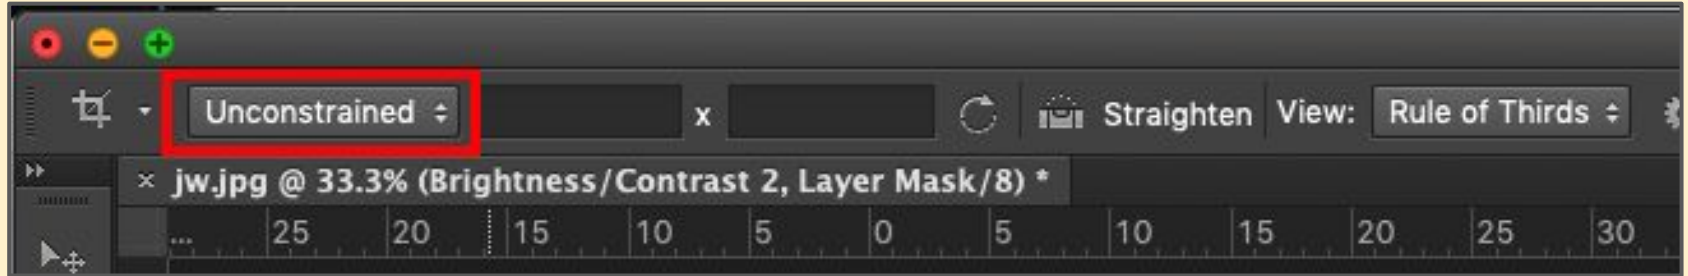

Crop tool

Text tool

PhotoShop - Crop tool

PhotoShop - Text tool

**Layer > Layer Style >
Stroke** to get an outline