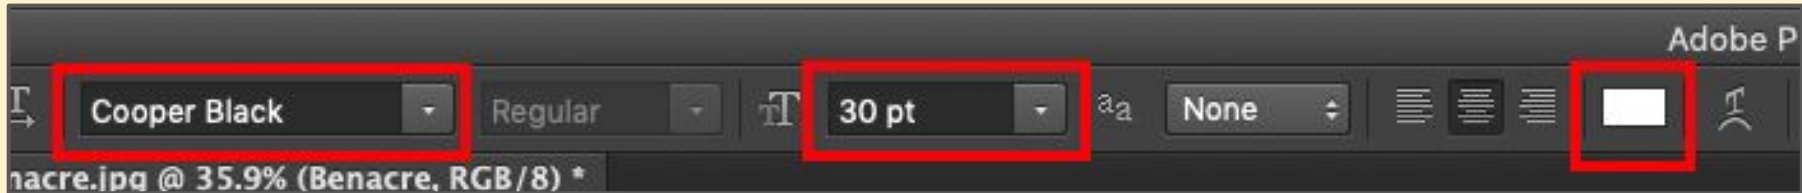

Crop tool

Text tool

PhotoShop - Crop tool

PhotoShop - Text tool

**Layer > Layer Style >
Stroke** to get an outline