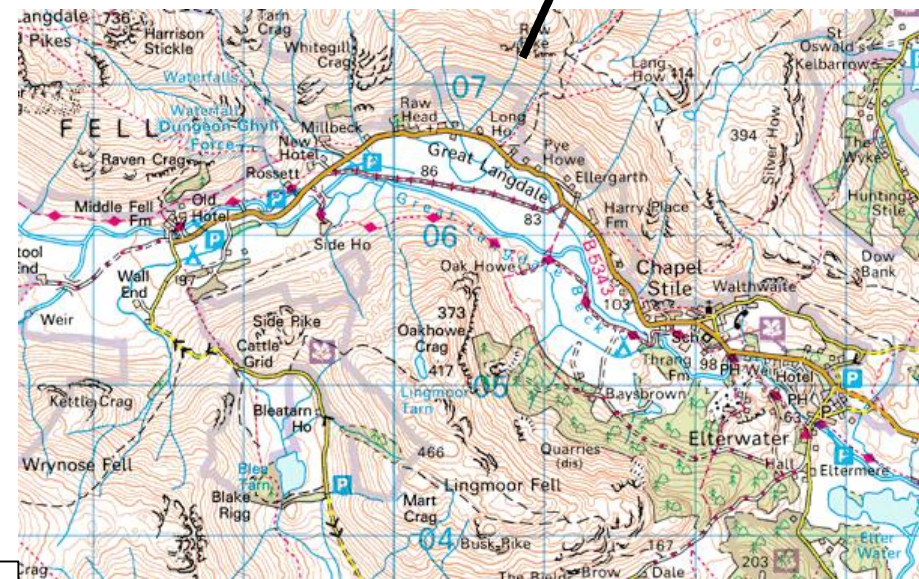

Great Langdale DME – Photo Resource Sheet

Bridge photo: wumpus' Flickr photostream: <http://www.flickr.com/photos/huntthewumpus/>
Langdale Pikes photo: theladsweekend Flickr photostream: <http://www.flickr.com/photos/mikeslakedistrict/>
Used under Creative Commons license
OS maps used under Suffolk CC license.