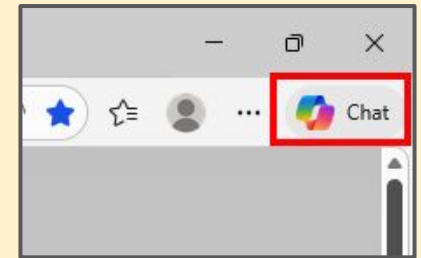

Using Copilot and Google AI

Copilot is Microsoft's built in AI assistant

To use it for research you need to:

1. Open the **Microsoft Edge** web browser
2. At the **top right** click the Copilot button (it says Chat by it)
3. Type your question in the pane that appears on the right