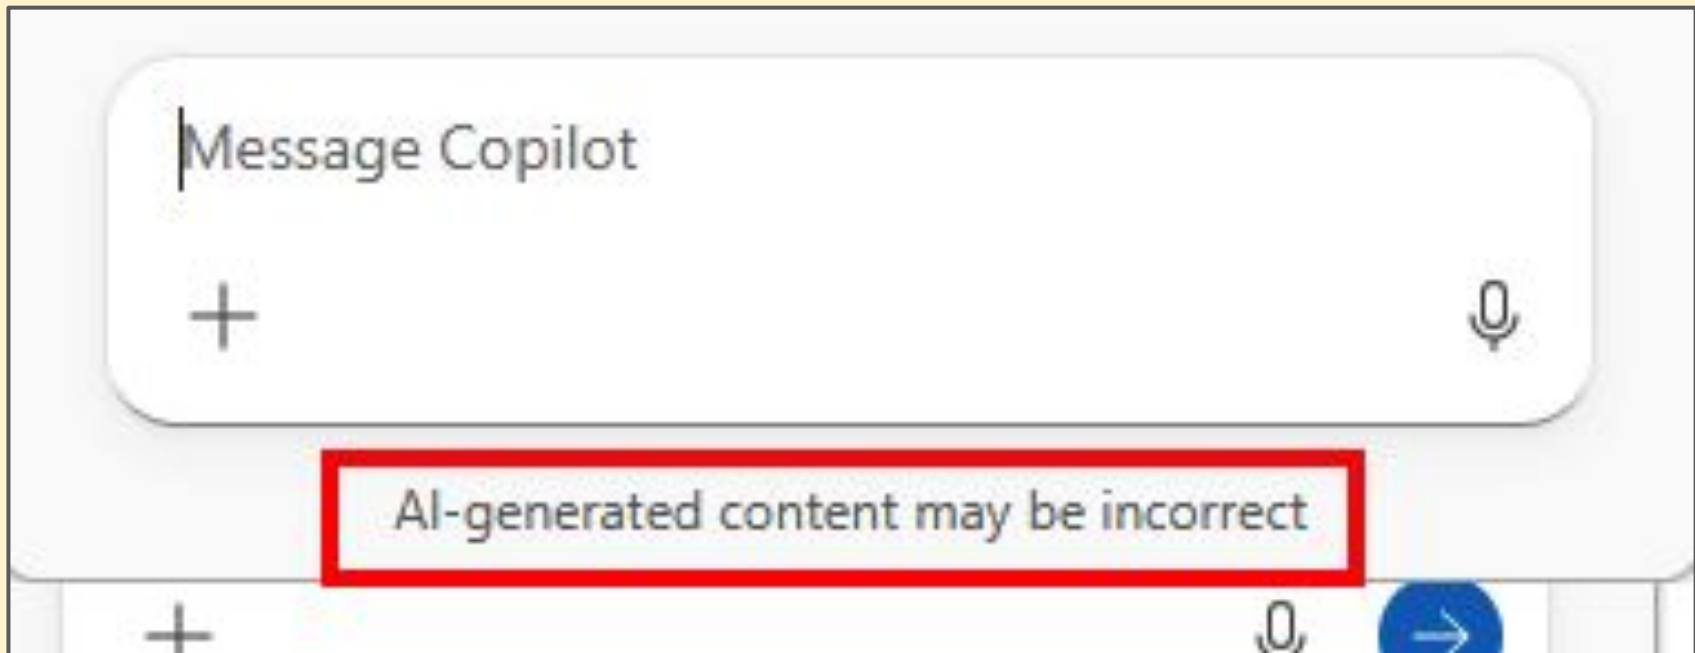

# How reliable is Generative AI?

When you use copilot there's a notice right at the bottom of the pane