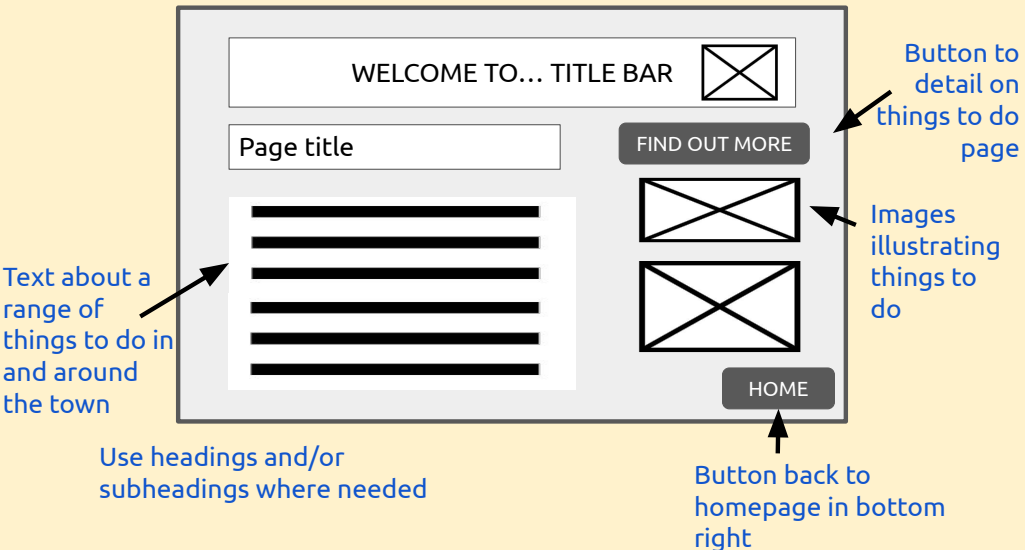

Home page

Text sizes, colours and fonts must be **consistent** across every page of the IDMP. Background colours should also be consistent

History page

Use headings and/or subheadings where needed

Things to do page

Use headings and/or subheadings where needed

Video page

You decide if video auto plays or plays on click