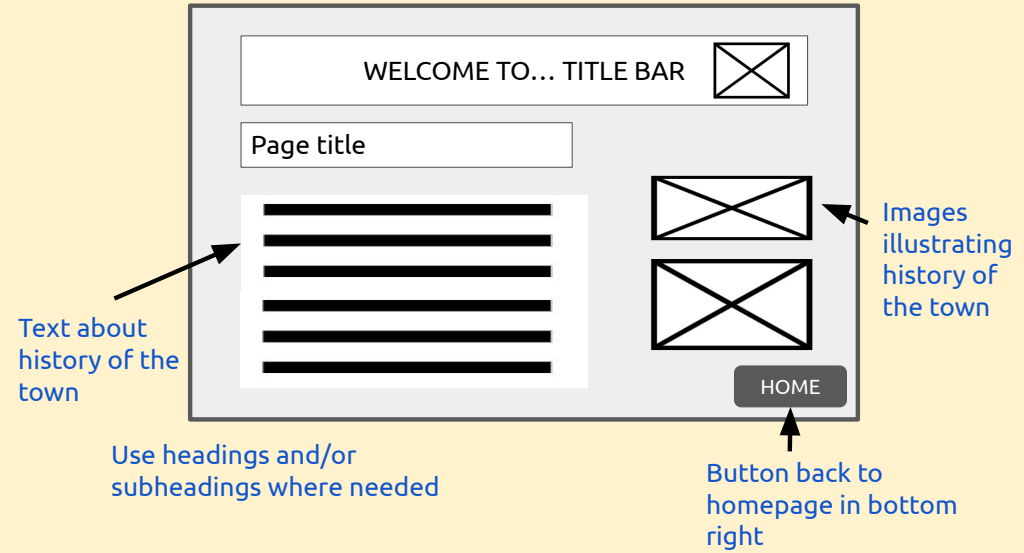

Home page

Text sizes, colours and fonts must be **consistent** across every page of the IDMP. Background colours should also be consistent

History page

Use headings and/or subheadings where needed

Things to do page

Use headings and/or subheadings where needed

Video page

You decide if video auto plays or plays on click