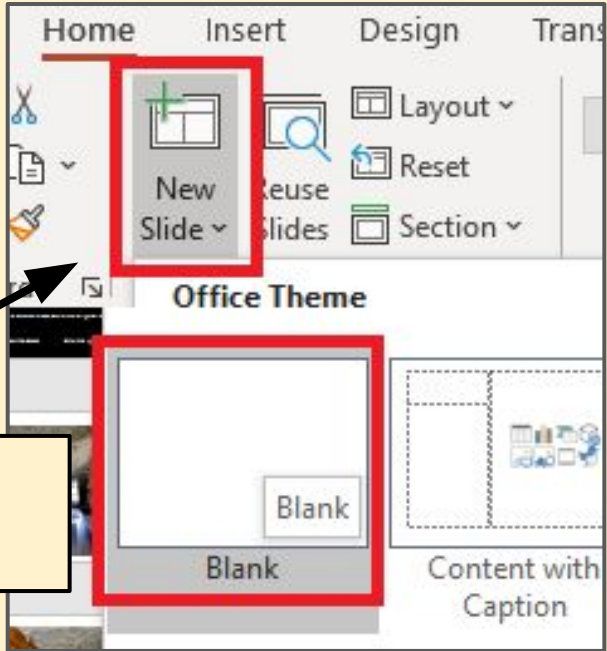

IDMP skills – blank slides

Use **New Slide** and **Layout** to get slides setup right

Blank slides work best – you have control

- **Layout > Blank**

Add new blank slides

- **New slide > Blank**

IDMP skills – kiosk mode

Kiosk mode forces the user to use buttons – they can't just press the spacebar and move from slide to slide.

This is essential for an IDMP piece of work

Slide show

- > **Set up Slide Show**
- > **Browsed at a kiosk**