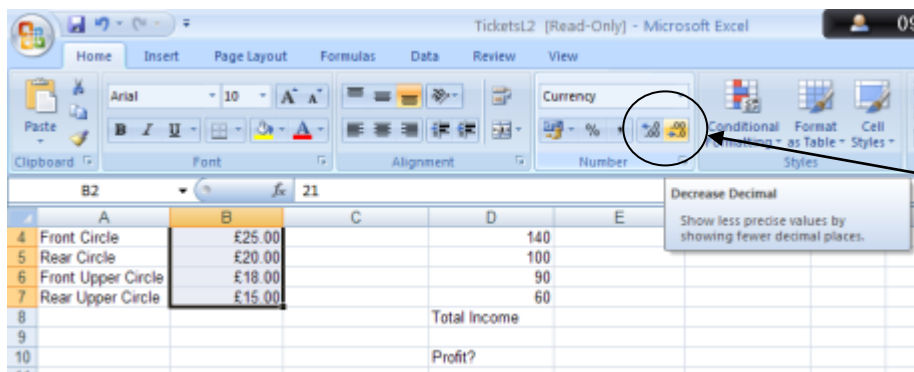

## Cell Formats and Decimals

To change the format of the cells to currency or any other format types, highlight the selected cells and click onto the number format tab and chose the correct format.

If you get asked to put the numbers to a certain decimal place use the decimal point increase or decrease button on the home tab.