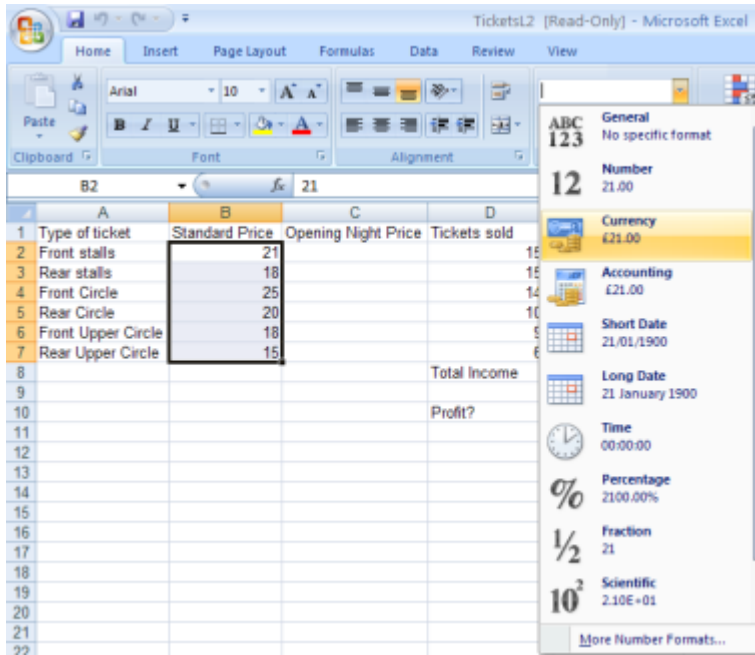

## Cell Formats and Decimals

To change the format of the cells to currency or any other format types, highlight the selected cells and click onto the number format tab and chose the correct format.

If you get asked to put the numbers to a certain decimal place use the decimal point increase or decrease button on the home tab.